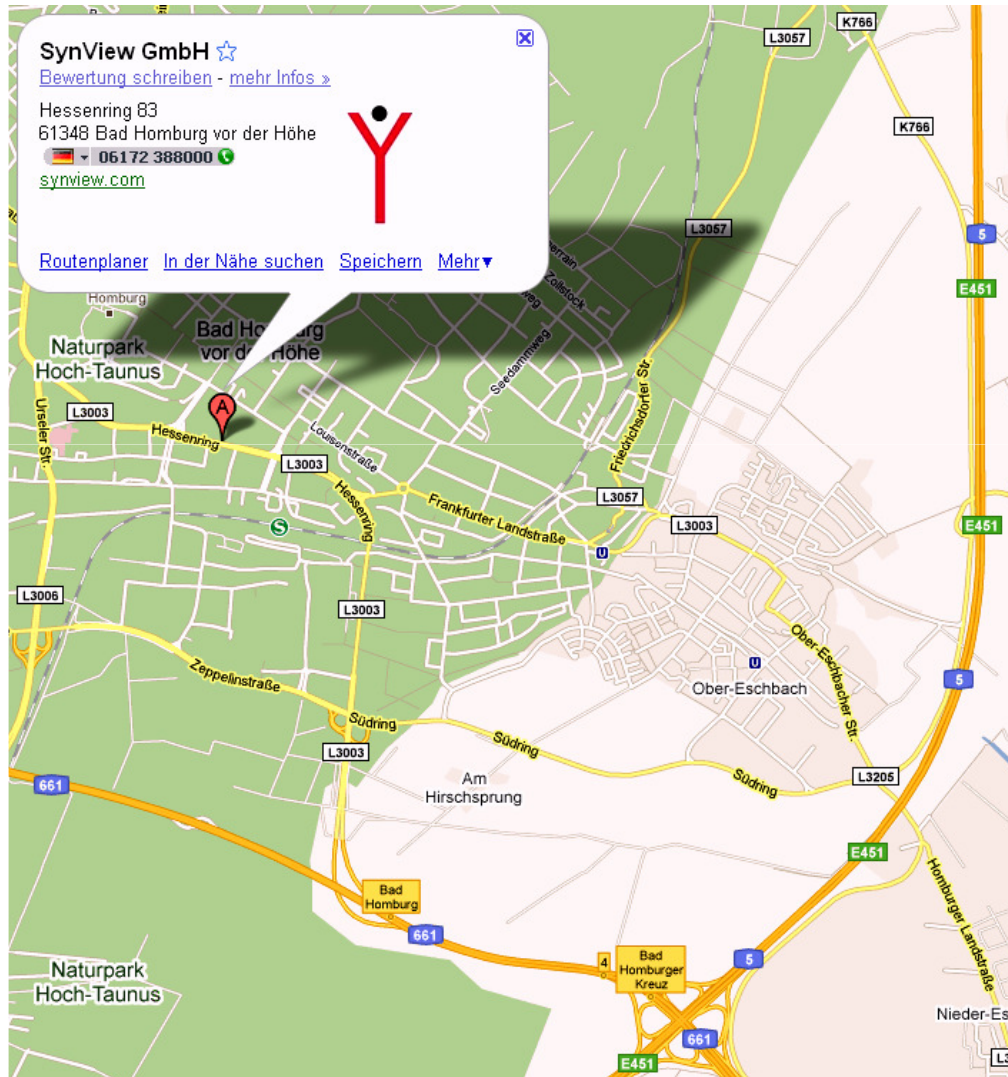

How to get to our Office at Hessenring 83, 61348 Bad Homburg:

Bad Homburg is located close to Frankfurt a.M. and conveniently reached by car via A5 /A661 Exit ‚Bad Homburg‘ (Parking in front of the **rear building** of Hessenring 83, where our office is) . Or come to us via suburban train S5 (Bad Homburg/Friedrichsdorf) just 20min from Frankfurt Central Station. Our office is in walking distance to the station.

From Frankfurt Airport a taxi takes 25-45 min – depending on the traffic.