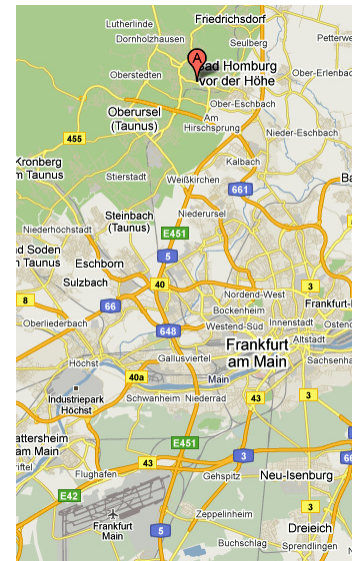

How to get to our Office at Hessenring 83, 61348 Bad Homburg:

Bad Homburg is located close to Frankfurt a.M. and conveniently reached by car via A5 /A661 Exit ‚Bad Homburg‘ (Parking in front of the **rear building** of Hessenring 83, where our office is) . Or come to us via suburban train S5 (Bad Homburg/Friedrichsdorf) just 20min from Frankfurt Central Station. Our office is in walking distance to the station.

From Frankfurt Airport a taxi takes 25-45 min – depending on the traffic.